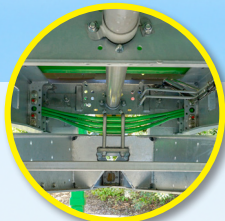

SIROKO: NARROW, LOWERED BODY - GALVANISED PROTECTION

Large-diameter vertical beaters with retractable blades and HARDOX 450 teeth

Built-in folding road lights protected by a perspex plate in closed position

Adjustable "V-shaped" drawbar with parabolic leaf suspension

Very large wheels

Grated front wall